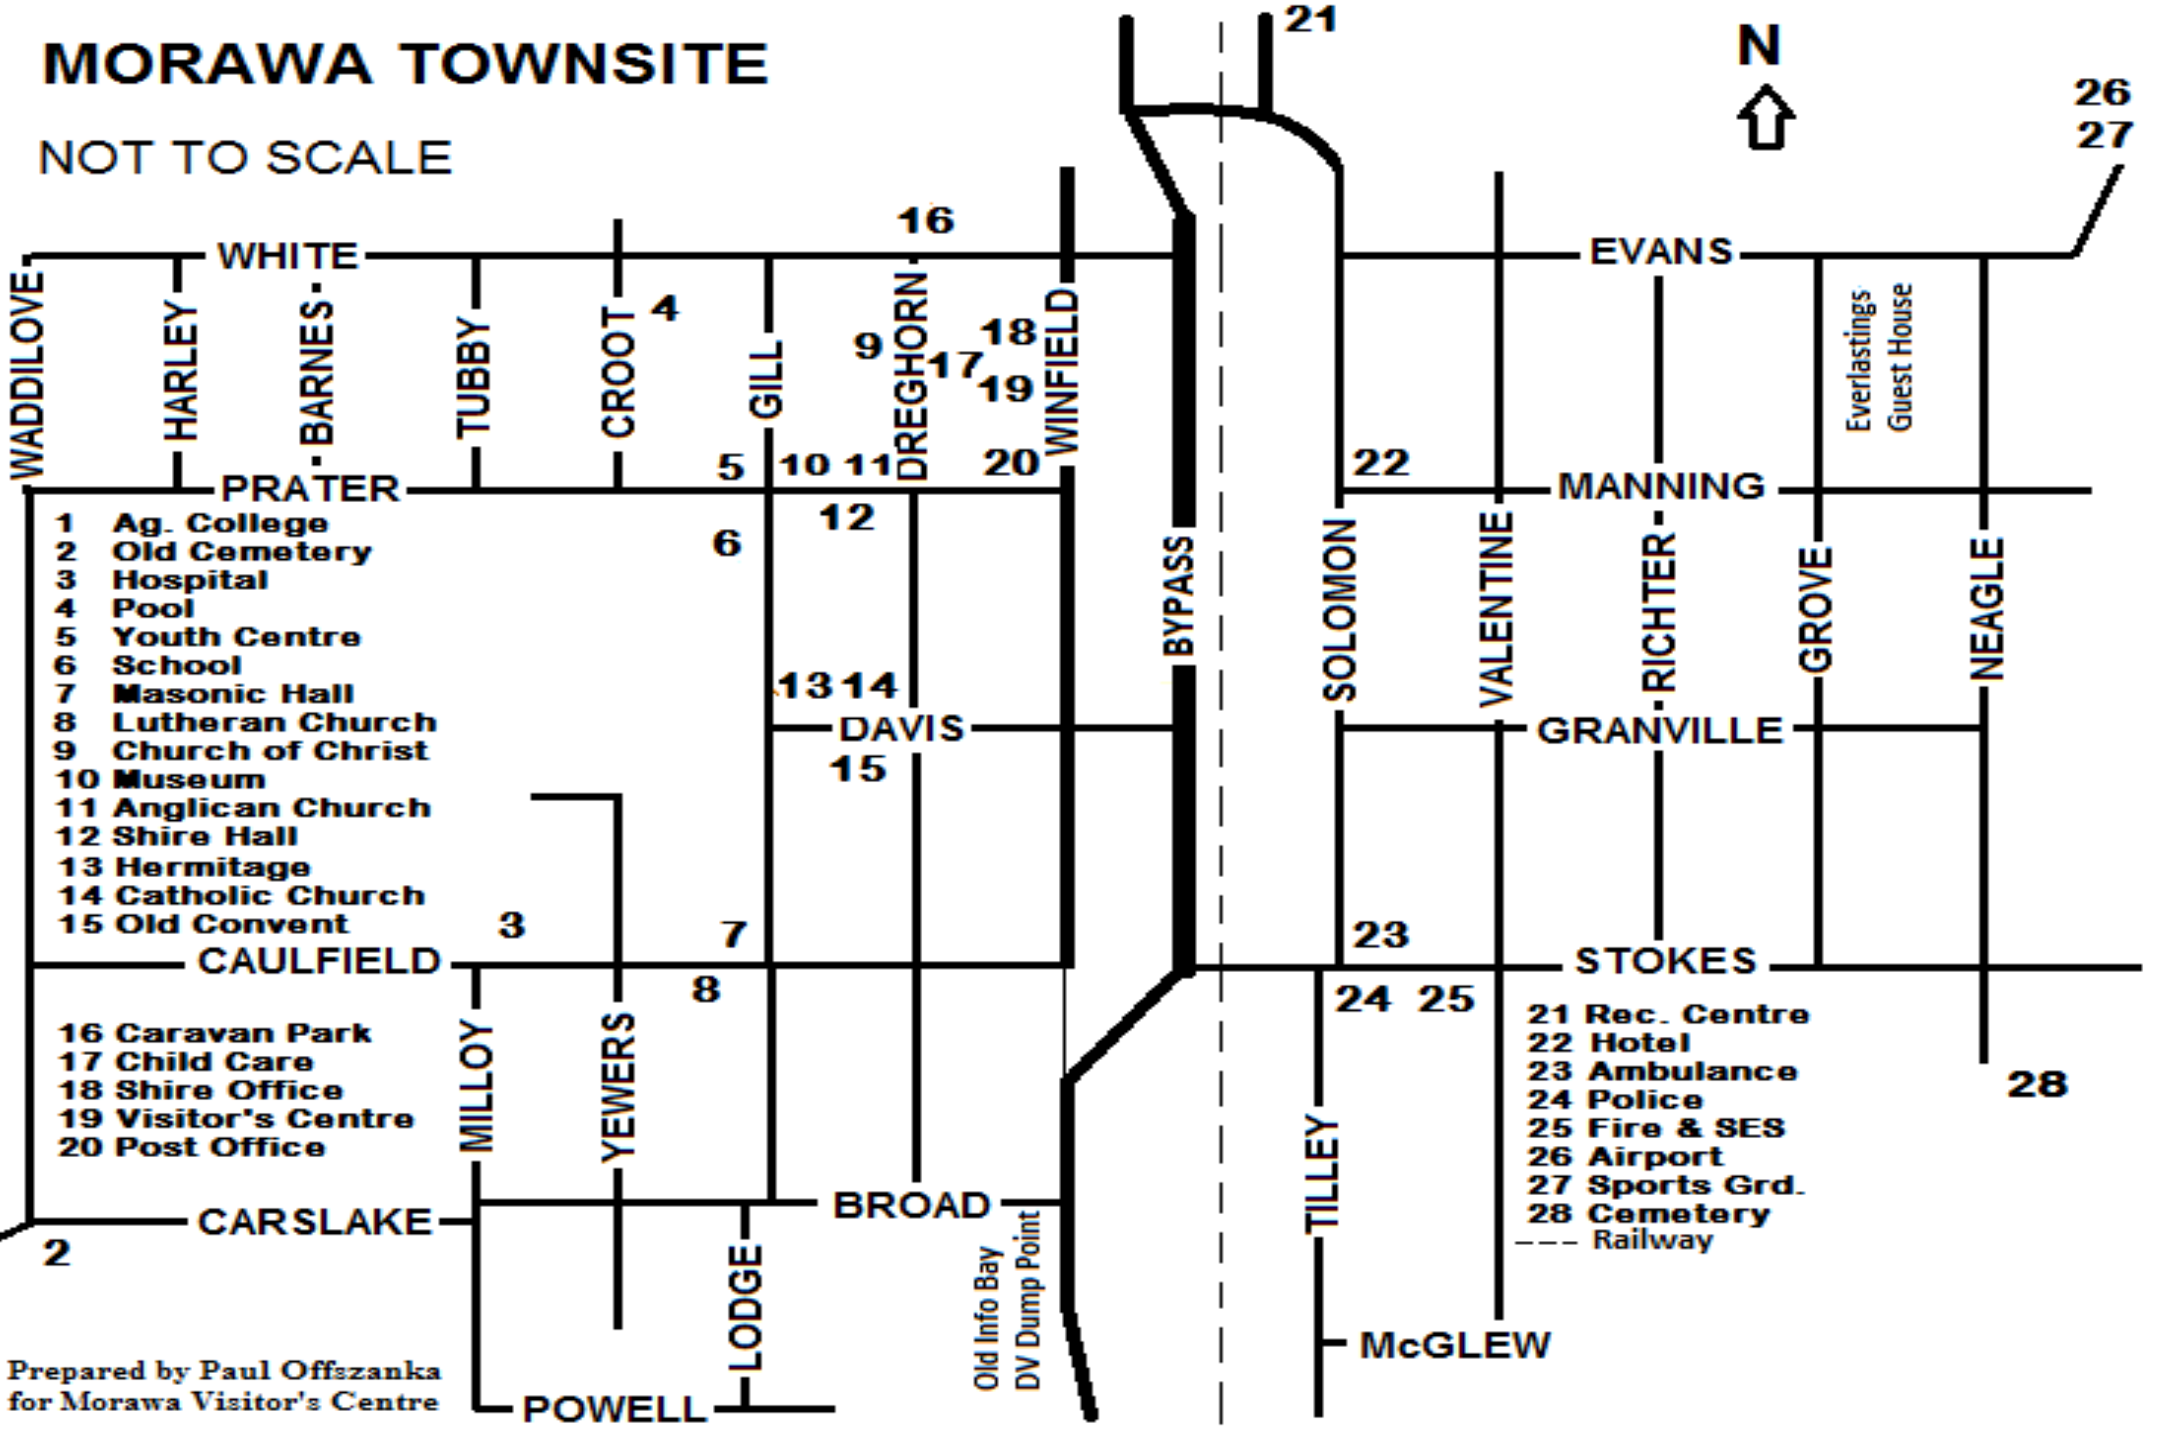

MORAWA TOWNSITE

NOT TO SCALE

- 1 Ag. College
- 2 Old Cemetery
- 3 Hospital
- 4 Pool
- 5 Youth Centre
- 6 School
- 7 Masonic Hall
- 8 Lutheran Church
- 9 Church of Christ
- 10 Museum
- 11 Anglican Church
- 12 Shire Hall
- 13 Hermitage
- 14 Catholic Church
- 15 Old Convent

- 21 Rec. Centre
- 22 Hotel
- 23 Ambulance
- 24 Police
- 25 Fire & SES
- 26 Airport
- 27 Sports Grd.
- 28 Cemetery
- Railway

Prepared by Paul Offszanka
for Morawa Visitor's Centre