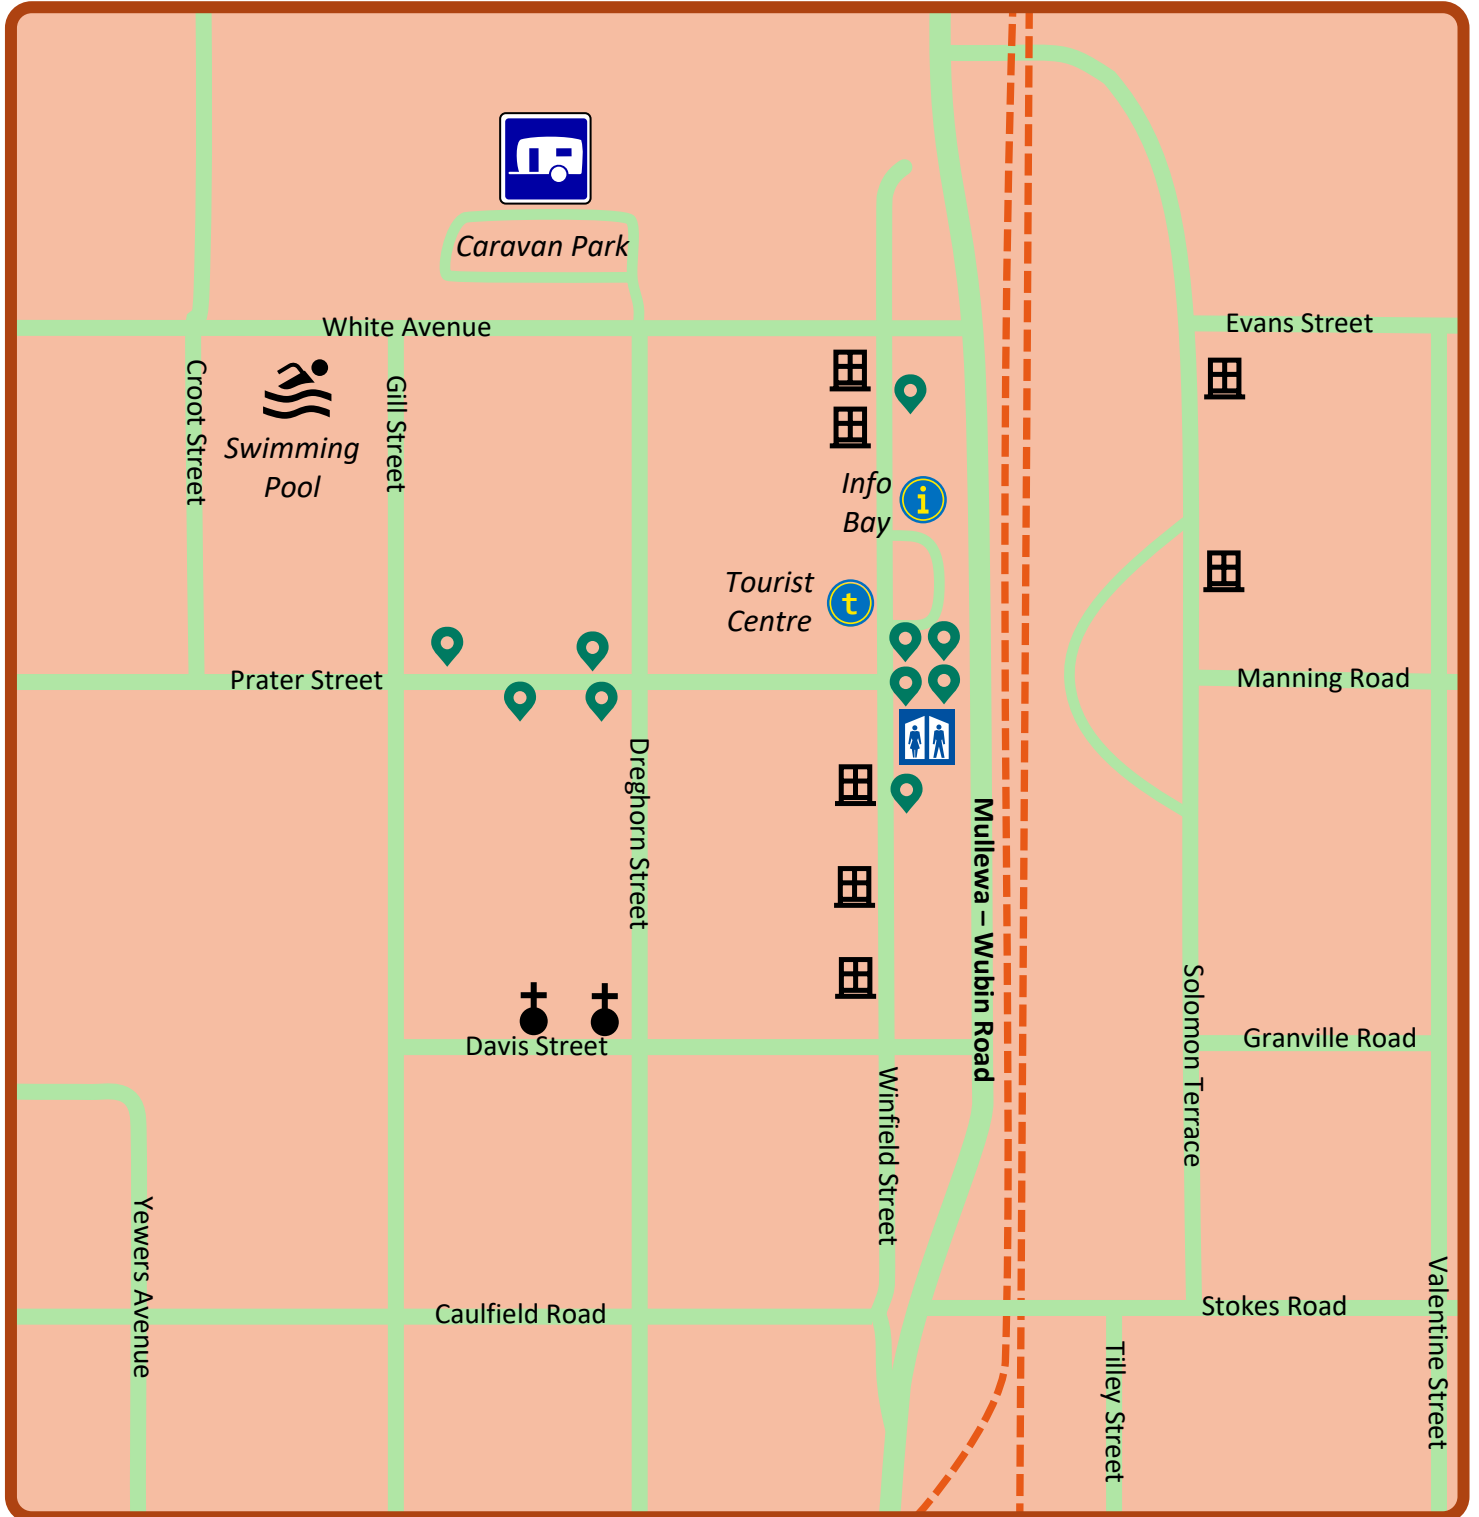

# Morawa Town Centre

## Heritage Trail

 Morawa Heritage Trail Markers

 Heritage Window image

 Morawa Holy Cross Church & Priest Cell – Constructed by Monsignor John Hawes