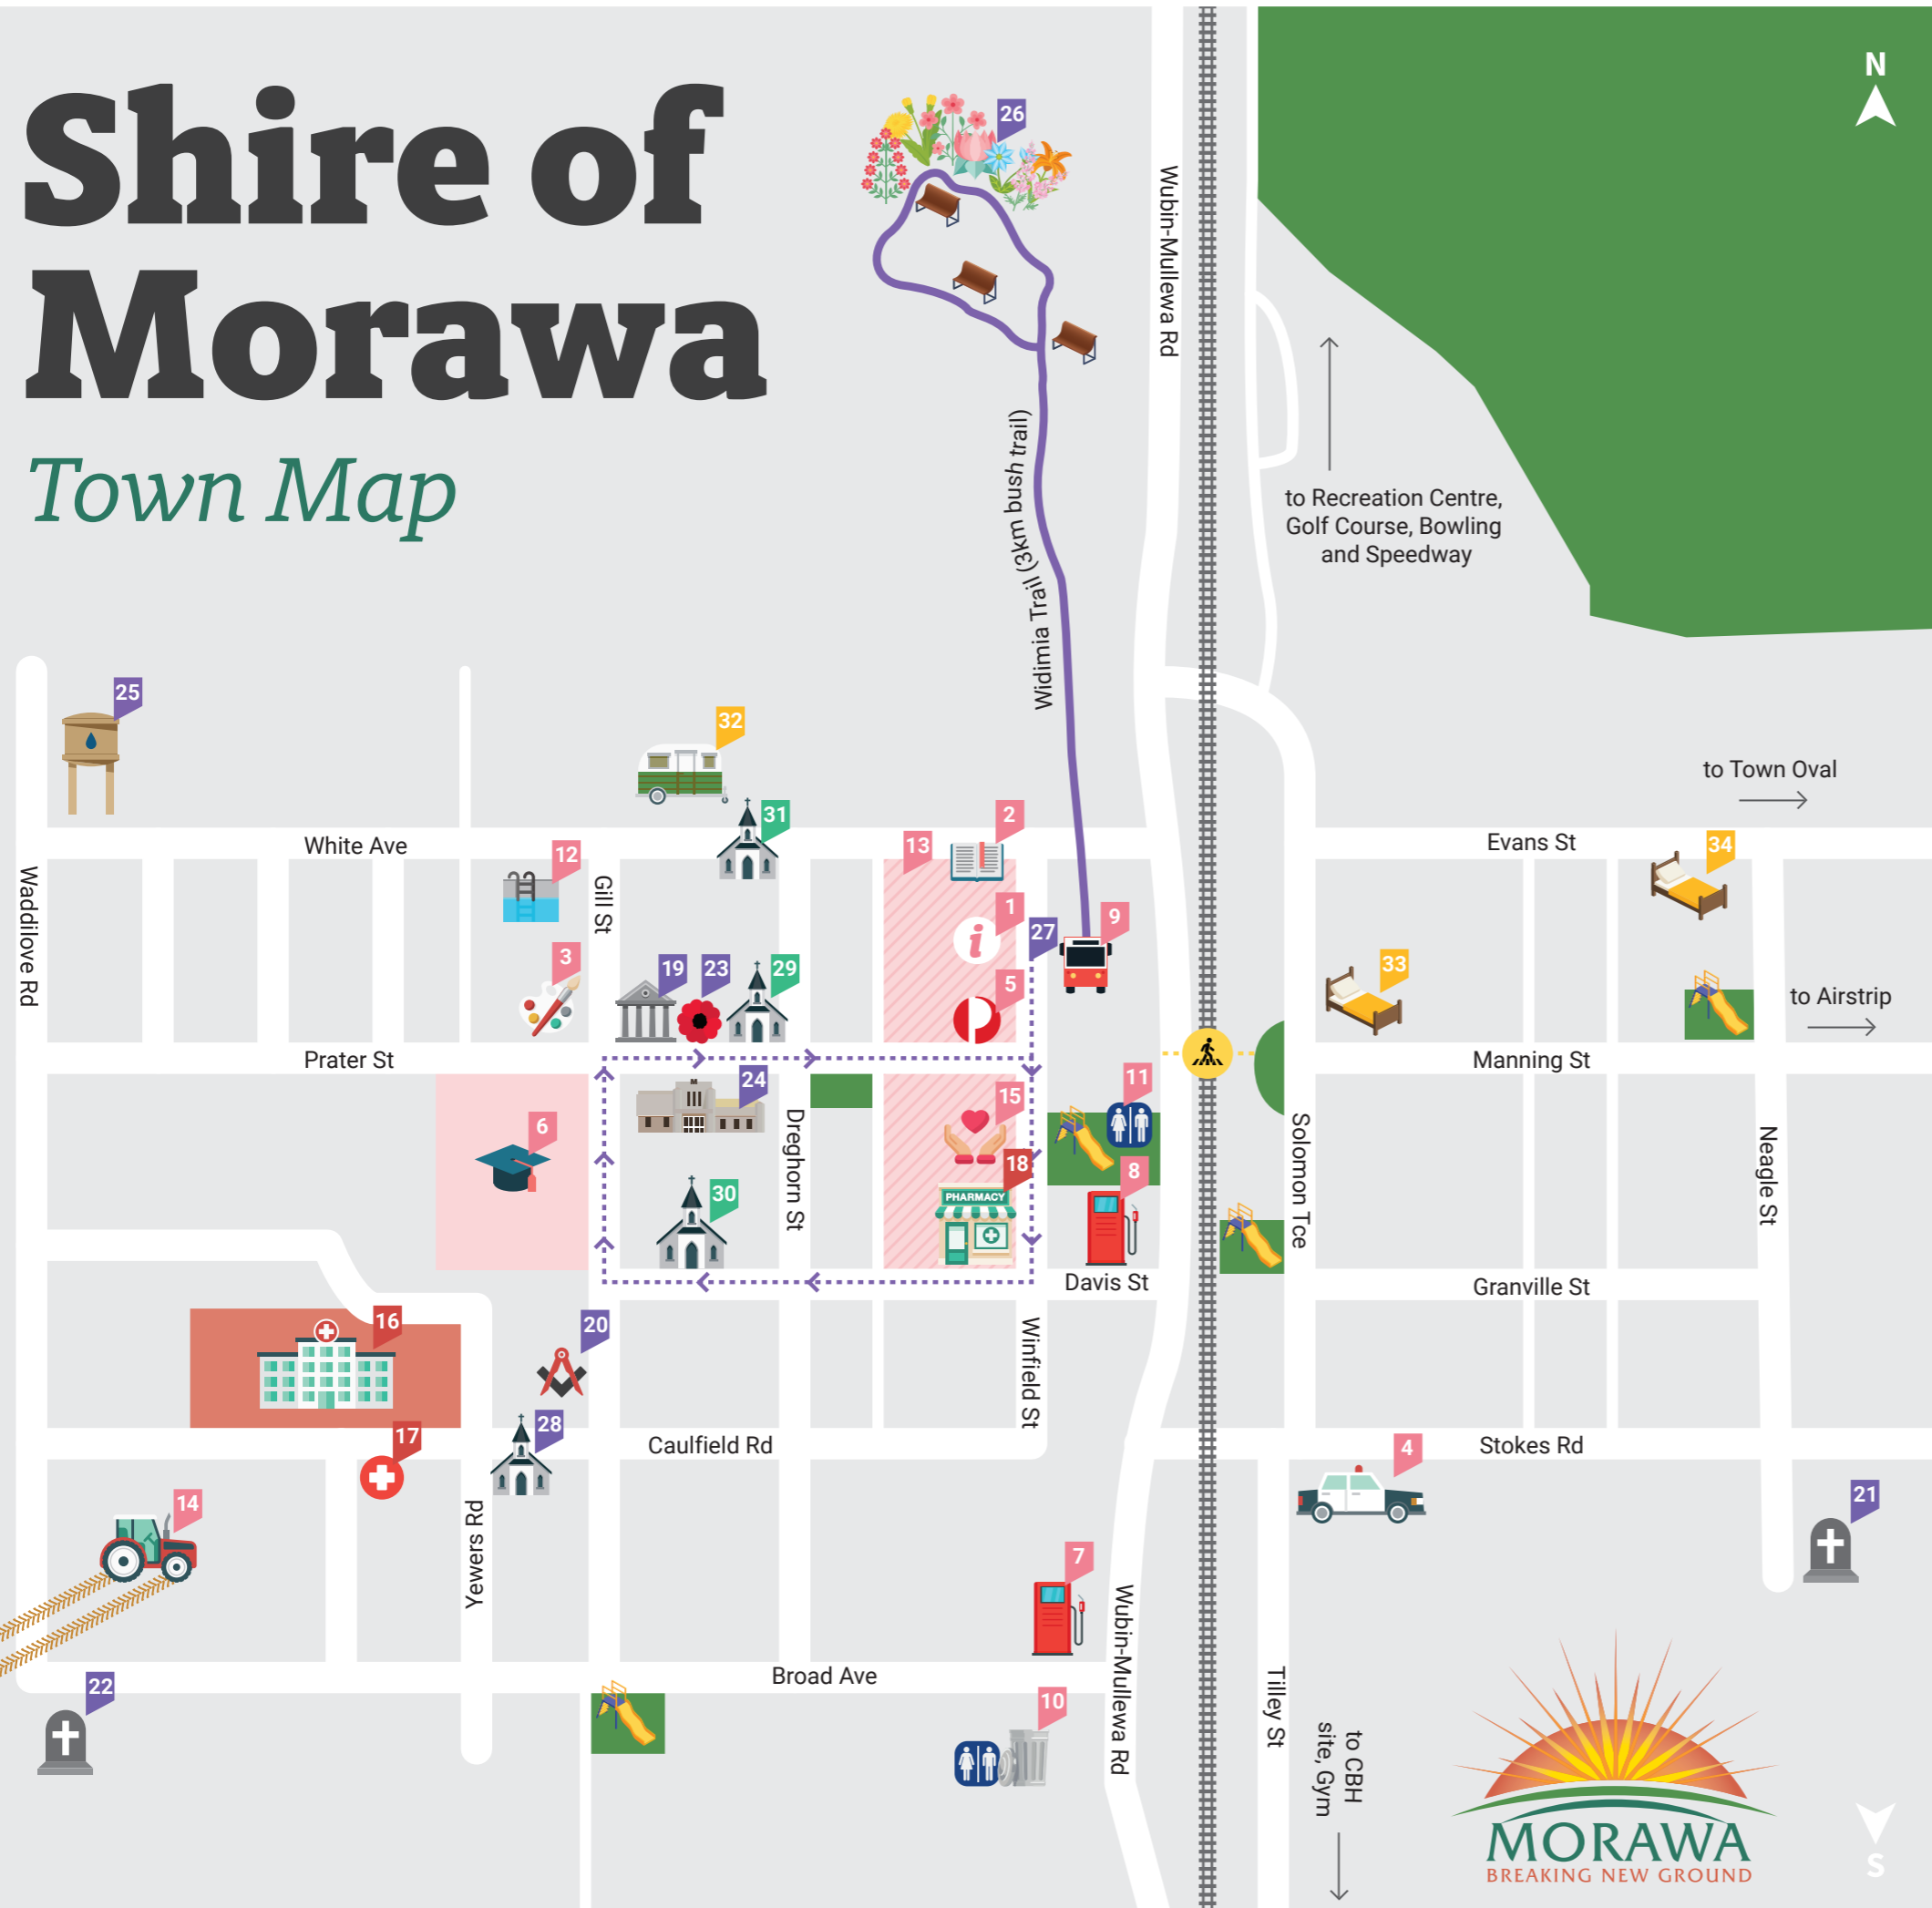

Shire of Morawa

Town Map

Morawa Townsite

Town Facilities and Services

1. Tourist Info Centre
2. Shire Administration & Library
3. Youth Centre
4. Police Station
5. Post Office
6. School
7. Fuel Station
8. Roadhouse & Fuel
9. TransWA Bus Depot
10. Public toilets and dump point
11. Public toilets
12. Olympic Swimming Pool
13. Business Precinct (food, hardware, clothes etc.)
14. Morawa College of Agriculture
15. Community Resource Centre (govt. services and bus tickets)

Health Services

16. Hospital
17. Doctors Surgery
18. Pharmacy

Points of Interest

19. Museum
20. Masonic Hall
21. Cemetary
22. Pioneer Cemetary
23. War Memorial
24. Town Hall and Old Road Board Building
25. Old Water Tower
26. Wildflowers
27. Heritage Walk Trail (window and street signage)
28. Former Lutheran Church

Churches

29. St David's Anglican Church
30. Holy Cross Catholic Church (A Monsignor Hawes Church)
31. Church of Christ

Accommodation

32. Caravan Park & Chalets
33. Morawa Hotel & Motel
34. Everlastings Guest Accommodation

Shire of Morawa

Morawa District Map